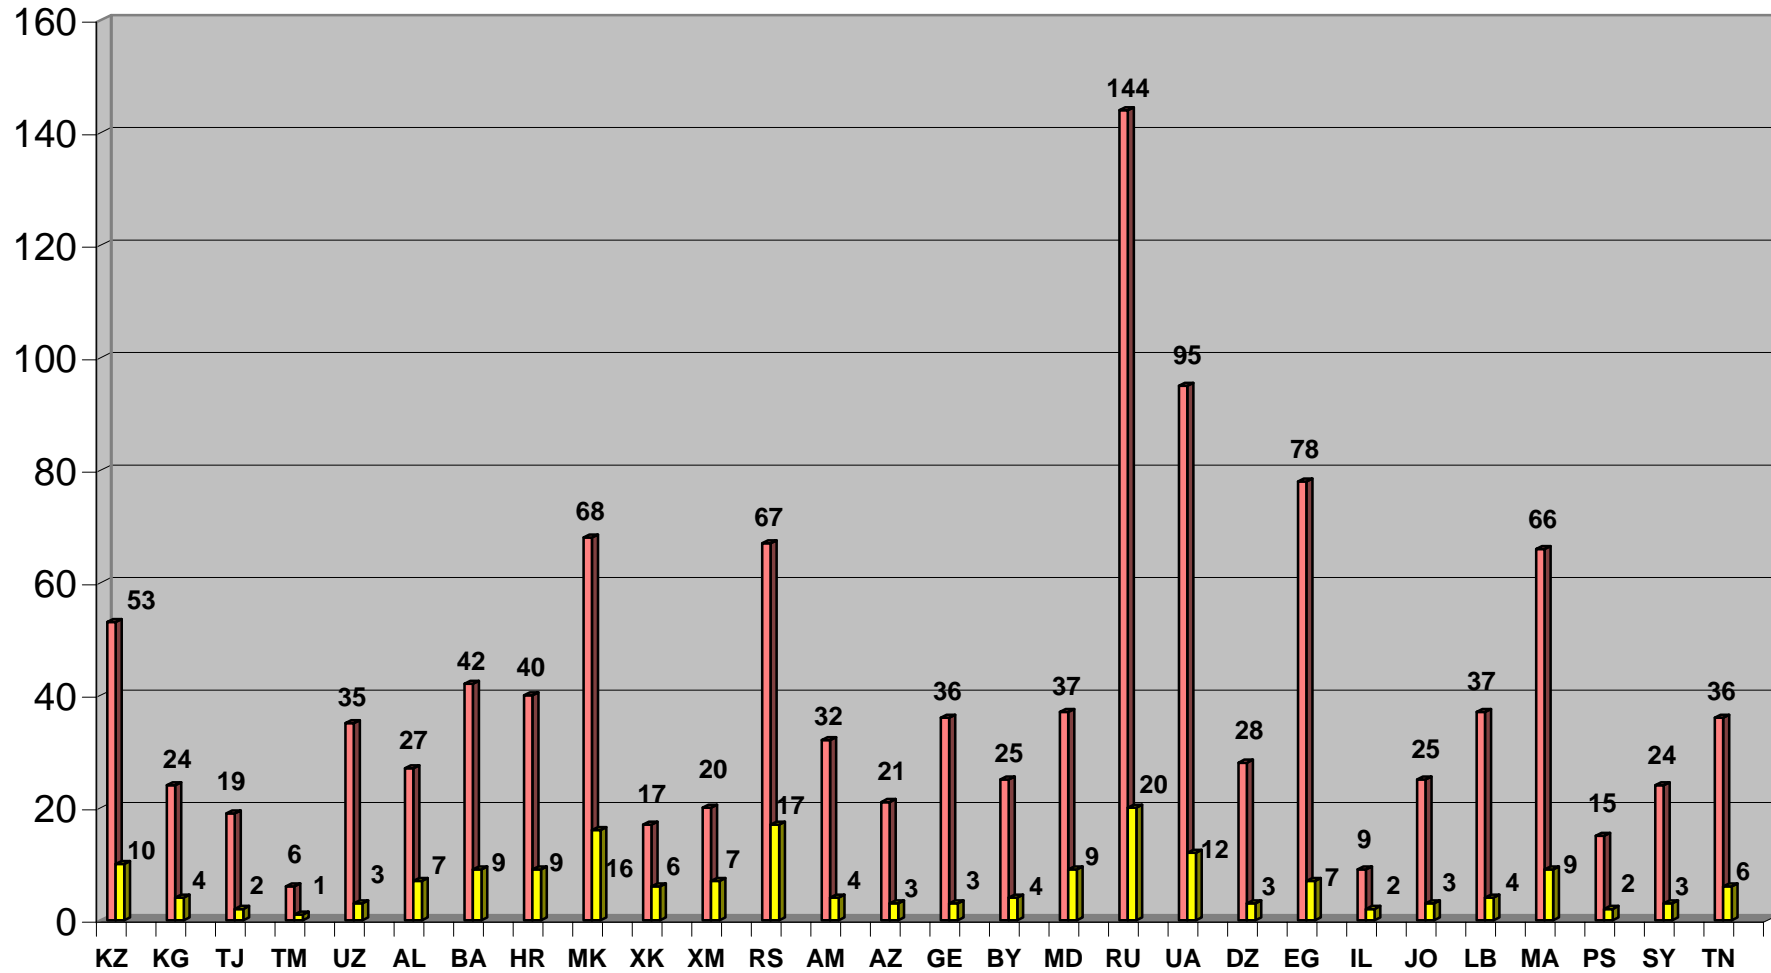

TEMPUS IV 1st Call for proposals - Overall statistics on proposals submitted and received by Partner

Country

KZ KG TJ TM UZ AL BA HR MK XK XM RS AM AZ GE BY MD RU UA DZ EG IL JO LB MA PS SY TN

Partner country	Nature of the consortium	Proposals received		Proposals selected		Success rate
KZ	National	3	53	0	10	18,9%
	Multi-country	50		10		
KG	National	2	24	0	4	16,7%
	Multi-country	22		4		
TJ	National	1	19	0	2	10,5%
	Multi-country	18		2		
TM	National	1	6	1	1	16,7%
	Multi-country	5		0		
UZ	National	6	35	0	3	8,6%
	Multi-country	29		3		
AL	National	5	27	0	7	25,9%
	Multi-country	22		7		
BA	National	3	42	0	9	21,4%
	Multi-country	39		9		
HR	National	5	40	0	9	22,5%
	Multi-country	35		9		
MK	National	16	68	2	16	23,5%
	Multi-country	52		14		
XK	National	4	17	1	6	35,3%

TOTAL

	Proposals received	Proposals selected
National proposals	225	30
Multi-country proposals	305	46
Total	530	76

Partner country	Nature of the consortium	Proposals received		Proposals selected		Success rate
XX	Multi-country	13	17	5	6	35,3%
XM	National	3	20	0	7	35,0%
	Multi-country	17		7		
RS	National	7	67	4	17	25,4%
	Multi-country	60		13		
AM	National	5	32	0	4	12,5%
	Multi-country	27		4		
AZ	National	5	21	1	3	14,3%
	Multi-country	16		2		
GE	National	6	36	0	3	8,3%
	Multi-country	30		3		
BY	National	3	25	1	4	16,0%
	Multi-country	22		3		
MD	National	3	37	1	9	24,3%
	Multi-country	34		8		
RU	National	41	144	8	20	13,9%
	Multi-country	103		12		
UA	National	18	95	2	12	12,6%
	Multi-country	77		10		
DZ	National	4	28	0	3	10,7%
	Multi-country	24		3		
EG	National	34	78	3	7	9,0%